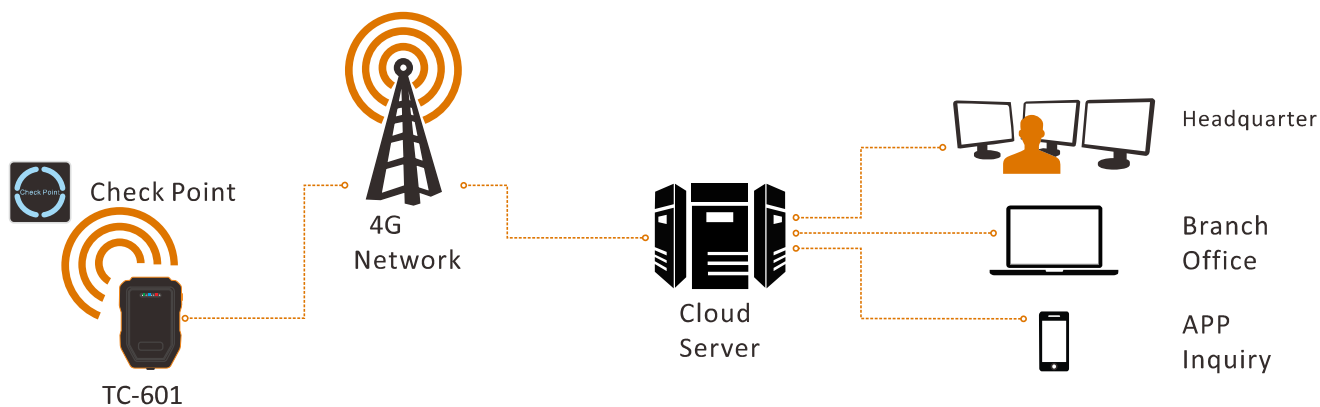

Specification

Network supported bands	4G	FDD-LTE:800/1800/2100/2600MHz(B1,B3,B7,B20) TDB-LTE:2600(B38)/1900/2400/2500MHz(B39,B40,B41)
	Display	Size: 0.9 inch OLED screen Pixels: 128*64px
Reader information	Reading technology	125KHz RFID (EM-ID tag)
	Material	ABS plastic shell, rubber handle
	Prompt	LED+Vibration+display
	Memory	80,000 logs
	Impact Record	32,000 logs
	SIM card	Nano card
	IP rating	IP67
Key	Booting/Shut down	Long press 3 seconds
	SOS alarm	Enter the config page long press 3 seconds
Wired communication	USB	Anti-vandal magnetic USB cable
Battery	Capacity	1200mAh rechargeable li-ion battery
	Working time	20 hours
	Working consumption	60mA
	Stand-by	10mA
	Charging time	1.2-2 hours(5V/1A)
Size	Dimension	82*52*22mm
	Weight	73g
	Humidity	30% to 95%
	Temperature	-20 to 70°C

Working Map

Accessory