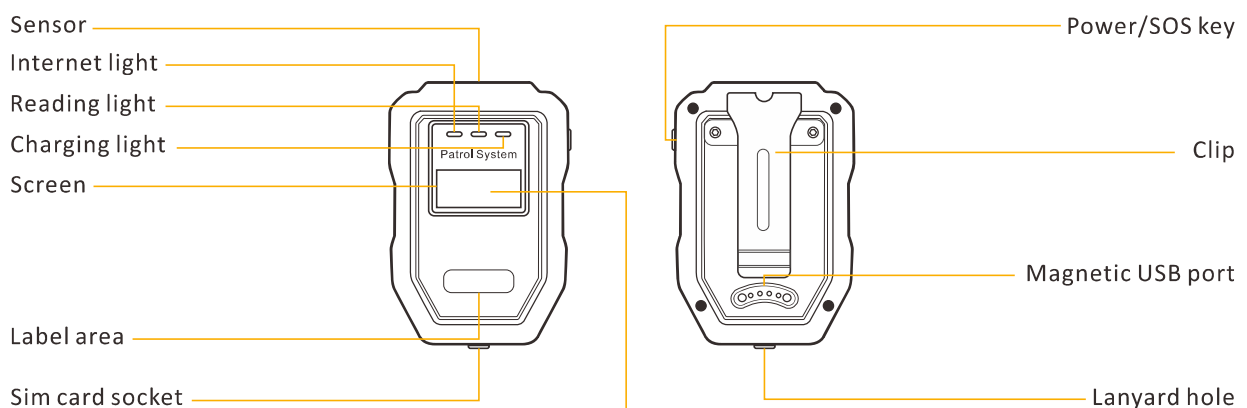

Layout

Home	Reading	Shift changed	Configure info
2019-04-19 10:54:44 Rec:00020/00000	00A0DFFF East warehouse James	Message User changed James	1922180625 1.0.3 www.xjrfid.com:4321 APN: "ATT", "ATT", "12"
Date and time Battery capacity Sim card status No sim card No signal Total record Unsent record	Card number Address name User	User name	Device ID Version Server IP APN